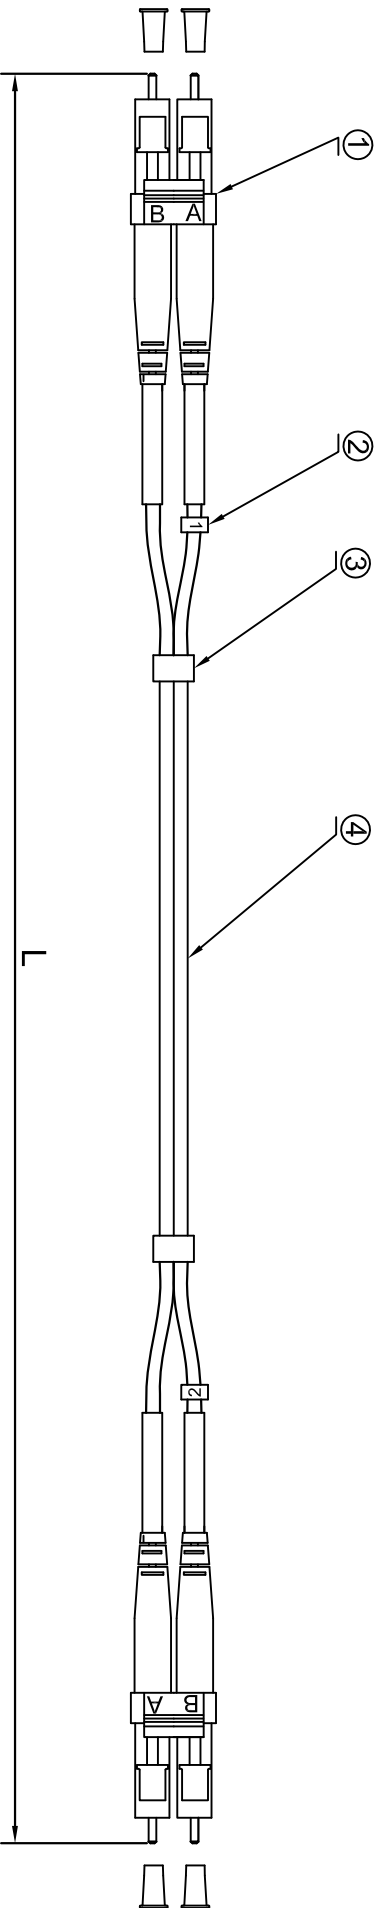

| VERSION | DESCRIPTION | DRAWN/DATE | CHECK/DATE | APPROVAL/DATE |
|---------|-------------|--------------------|---------------------|---------------------|
| 1.0 | NEW RELEASE | Donald/2009/1/1/18 | Michael/2009/1/1/18 | Johnson/2009/1/1/18 |

NOTES:
 Insertion loss < 0.3 dB

| ITEM | DESCRIPTION | QTY |
|------|--|------|
| 4 | 1.8mm, Duplex, OM3, PVC, Optical Fiber Cable(Aqua) | |
| 3 | Shrinkage Tube | 2PCS |
| 2 | ½ Code | 2PCS |
| 1 | LC MM Connector (Beige housing Beige boot) | 4PCS |

DataStorageCables.com

| UNIT | mm | TITLE | Patch cord,LC-LC,OM3,Duplex, 1.8mm, PVC, XX Meters | VERSION | 1.0 |
|---|----|----------|---|-------------|-----|
| unless otherwise stated mm Tolerances angular ±2° linear ±0.3 XX.XX ±0.2 X.XX ±0.1 | | MATERIAL | | CHECK BY | |
| SCALE | | PAGE | 1/1 | APPROVAL BY | |