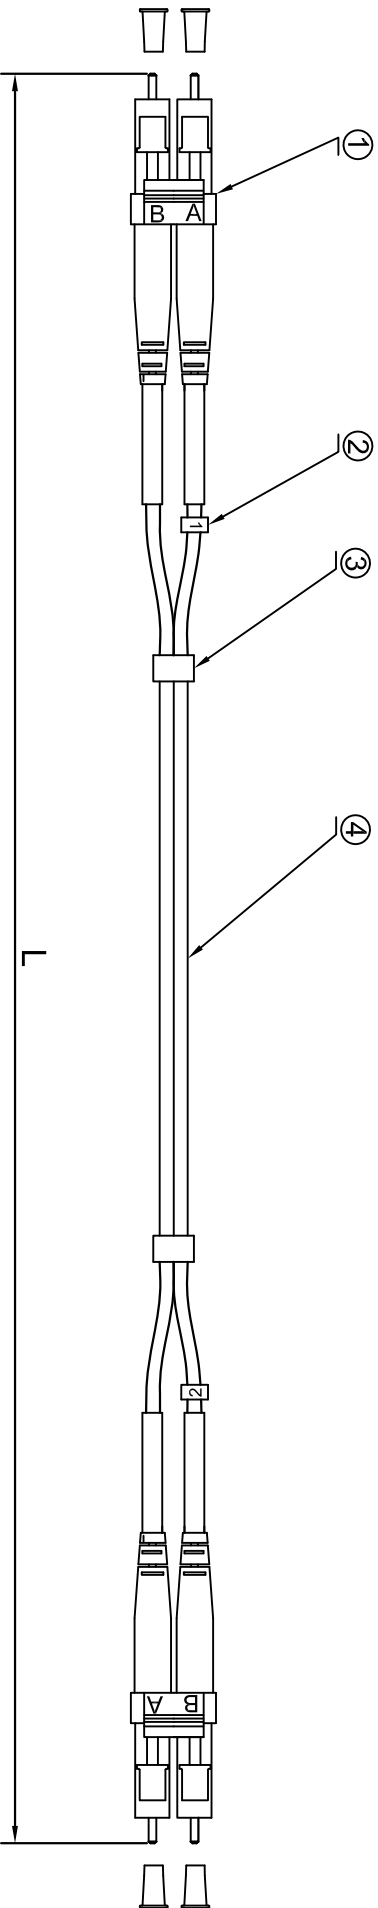

VERSION	DESCRIPTION	DRAWN/DATE	CHECK/DATE	APPROVAL/DATE
1.0	NEW RELEASE	Donald/2009/1/1/18	Michael/2009/1/1/18	Johnson/2009/1/1/18

NOTES:  
 Insertion loss < 0.3 dB

ITEM	DESCRIPTION	QTY
4	1.8mm, Duplex, MM-62.5/125, PVC, Optical Fiber Cable(Orange)	
3	Shrinkage Tube	2PCS
2	½ Code	2PCS
1	LC MM Connector (Beige housing Beige boot )	4PCS

<b>DataStorageCables.com</b>		TITLE		Patch cord,LC-LC,MM-62.5/125, Duplex, 1.8mm,PVC,XX Meters		VERSION 1.0	
UNIT	mm	P/N.	C8383-xxM		DRAWN BY		
MATERIAL				CHECK BY			
SCALE		PAGE	1/1	APPROVAL BY			

unless otherwise stated  
 mm Tolerances  
 XXX.XX ±0.3  
 XX.XX ±0.2  
 X.XX ±0.1